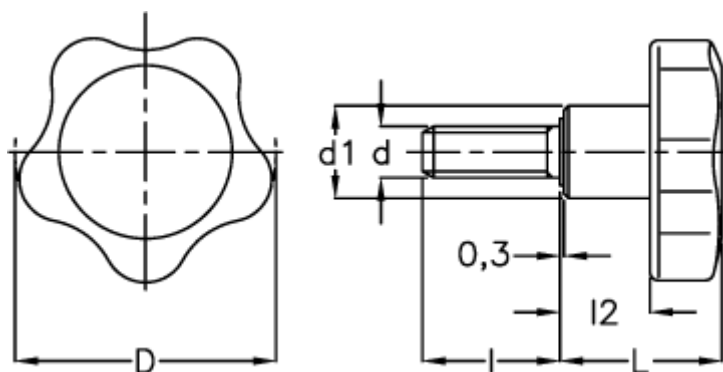

Data Sheet

Article number: 2302166364
Description: E+G Lobe knobs
VC.692/40 p-M8x30

Measures

D = 40
d1 = 15
d 6g = M8
l = 30
L = 26
l2 = 14